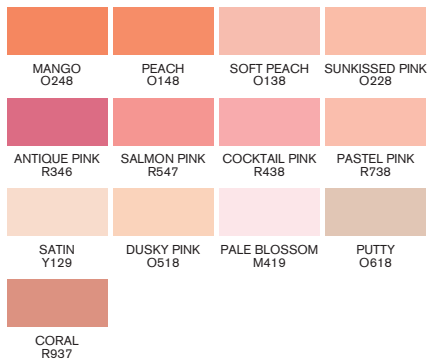

172 + 1 colour chart

yellows

oranges

pinks

reds

magentas

violets

blues