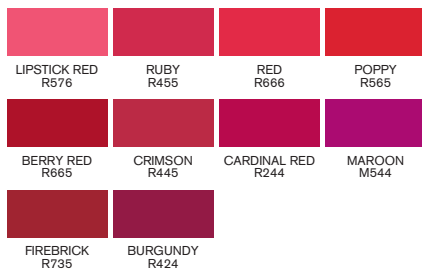

172 + 1 colour chart

yellows

oranges

pinks

reds

magentas

violets

blues