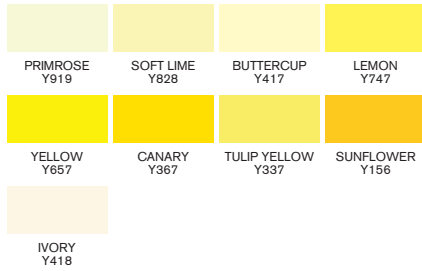

172 + 1 colour chart

yellows