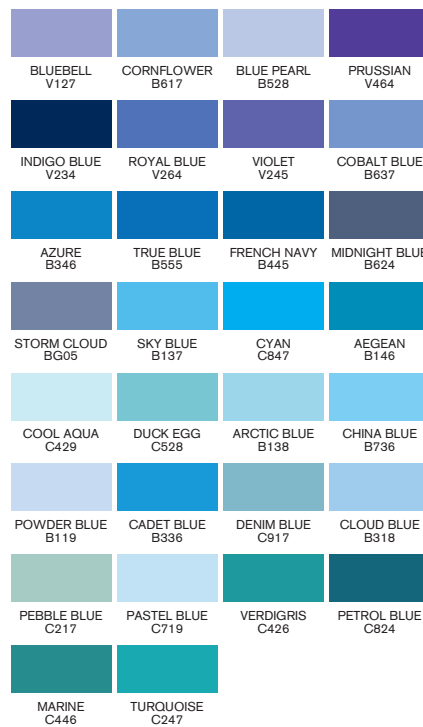

172 + 1 colour chart

yellows

oranges

pinks

reds

magentas

violets

blues