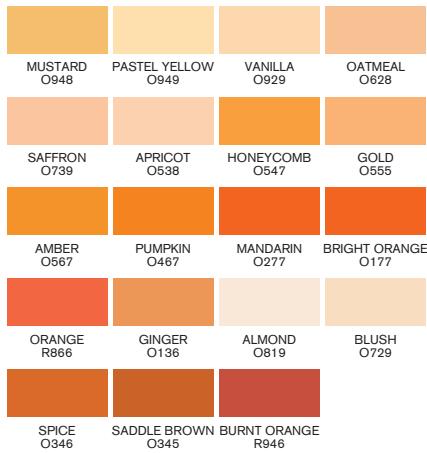

172 + 1 colour chart

yellows

oranges

pinks

reds

magentas

violets

blues

black + blender

greens

earth tones

greys